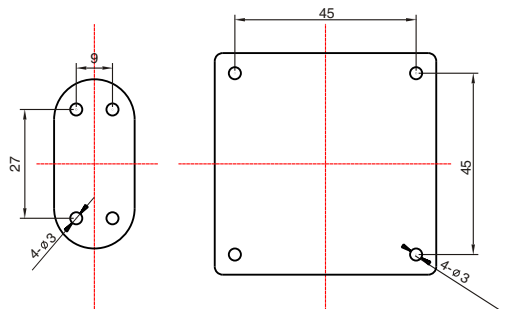

Electric Cabinet Lock

Model:YE-301

Technical Parameters

Size : 55Lx55Wx25H(mm)
Pin Length : 18mm
Pin Diameter : 7mm
Voltage : 12VDC \pm 10%
Current : 320mA
Suitable for : File cabinet
Storage cabinet
Public cloak room
Weight : 0.1kg

Installation

Dimension

Outline dimensional drawing

Hole size