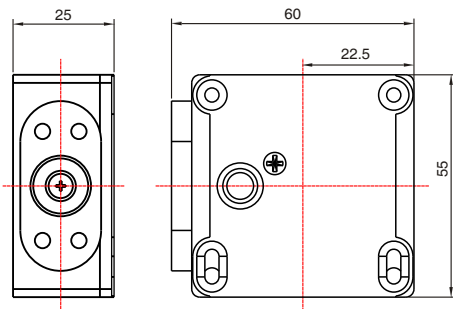

Electric Cabinet Lock

Model:YE-301

Technical Parameters

Size : 55Lx55Wx25H(mm)
Pin Length : 18mm
Pin Diameter : 7mm
Voltage : 12VDC \pm 10%
Current : 320mA
Suitable for : File cabinet
Storage cabinet
Public cloak room
Weight : 0.1kg

Installation

Dimension

Outline dimensional drawing

Hole size